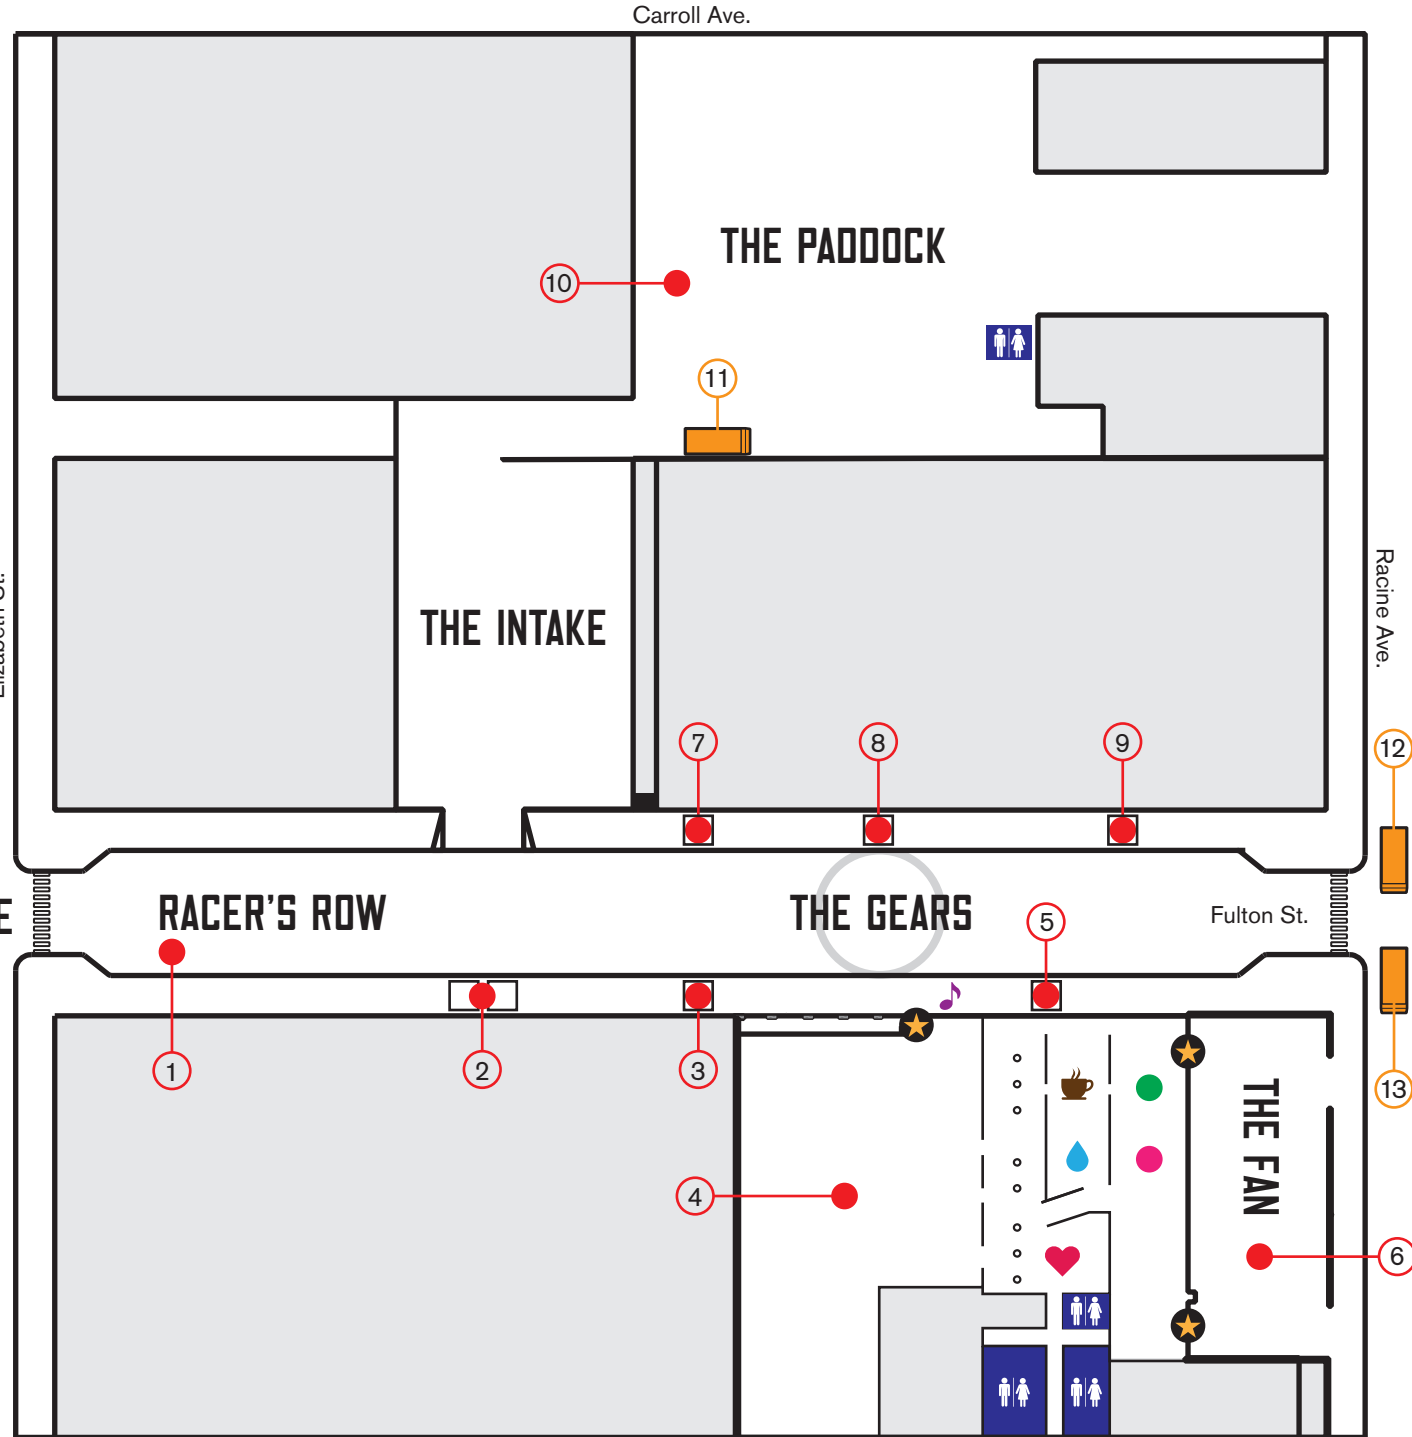

- ★ Building Entrance
- Check-In
- Store
- ♥ Second Bridge Auction
- ♪ DJ
- ♿ Restroom

EVENT PARTNERS

- ① G Design Racing and Laps Inc.
- ② Hagerty and Hagerty Garage+Social
- ③ Autobahn Country Club
- ④ Napleton Westmont Porsche
Porsche Downtown Chicago
- ⑤ The RPM Foundation
- ⑥ Napleton Westmont Porsche Classic
- ⑦ Mouse Motors
- ⑧ The Refinery by Adam Krause
- ⑨ Kristoff Cigars and Arlington Pipe & Cigar Lounge
- ⑩ Roads United

FOOD AND DRINKS

- ⑪ Rainbow Cone
- ⑫ Chicago Lunch Box
- ⑬ Fat Shallot
- 💧 Water Bar
- ☕ Sputnik Coffee

MAIN ENTRANCE

Registered Porsches
Enter Here